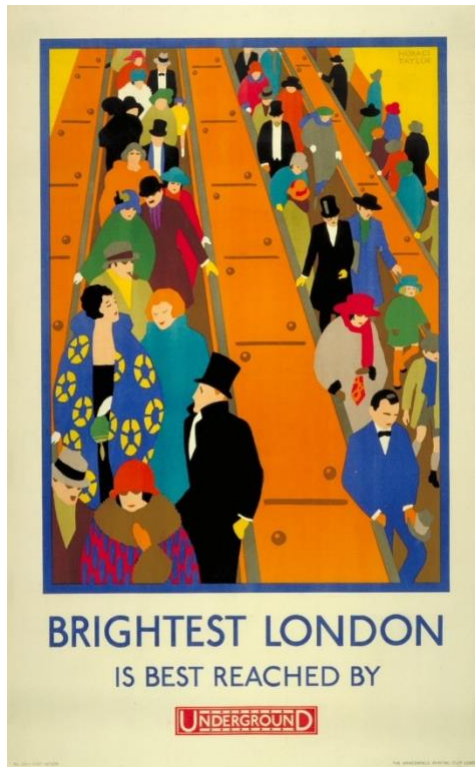

Nailsworth Society: Arts, Crafts and Music Group

Monday 5th June at 7.30pm in The Sawyer Hall, Christchurch, Newmarket

Design between the wars, Art Deco to Modernism

by Jacq Barber

Following on from her last talk on Art Nouveau, Jacq will take us on through the fascinating developments in design that occurred in the 1920s and 30s when very new approaches to design and architecture evolved.