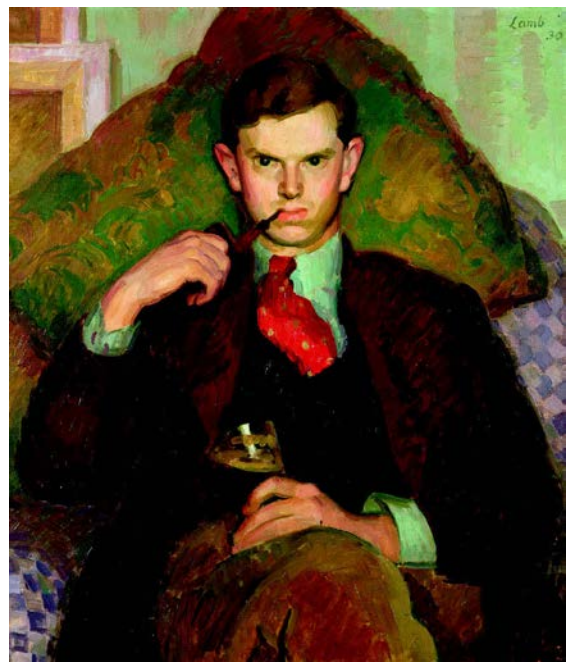

THE NAILSWORTH SOCIETY: ARTS, CRAFTS AND MUSIC GROUP

Monday 5th September at 7.30pm

Evelyn Waugh:

Art, Design and the English Country House

by Dr Allan Phillipson

Born in 1903, Waugh was a prolific novelist famous for his style of prose. The TV series of his *Brideshead Revisited* was a huge success. The image on the left shows a scene in front of Castle Howard.

Waugh, age 26, by Henry Lamb